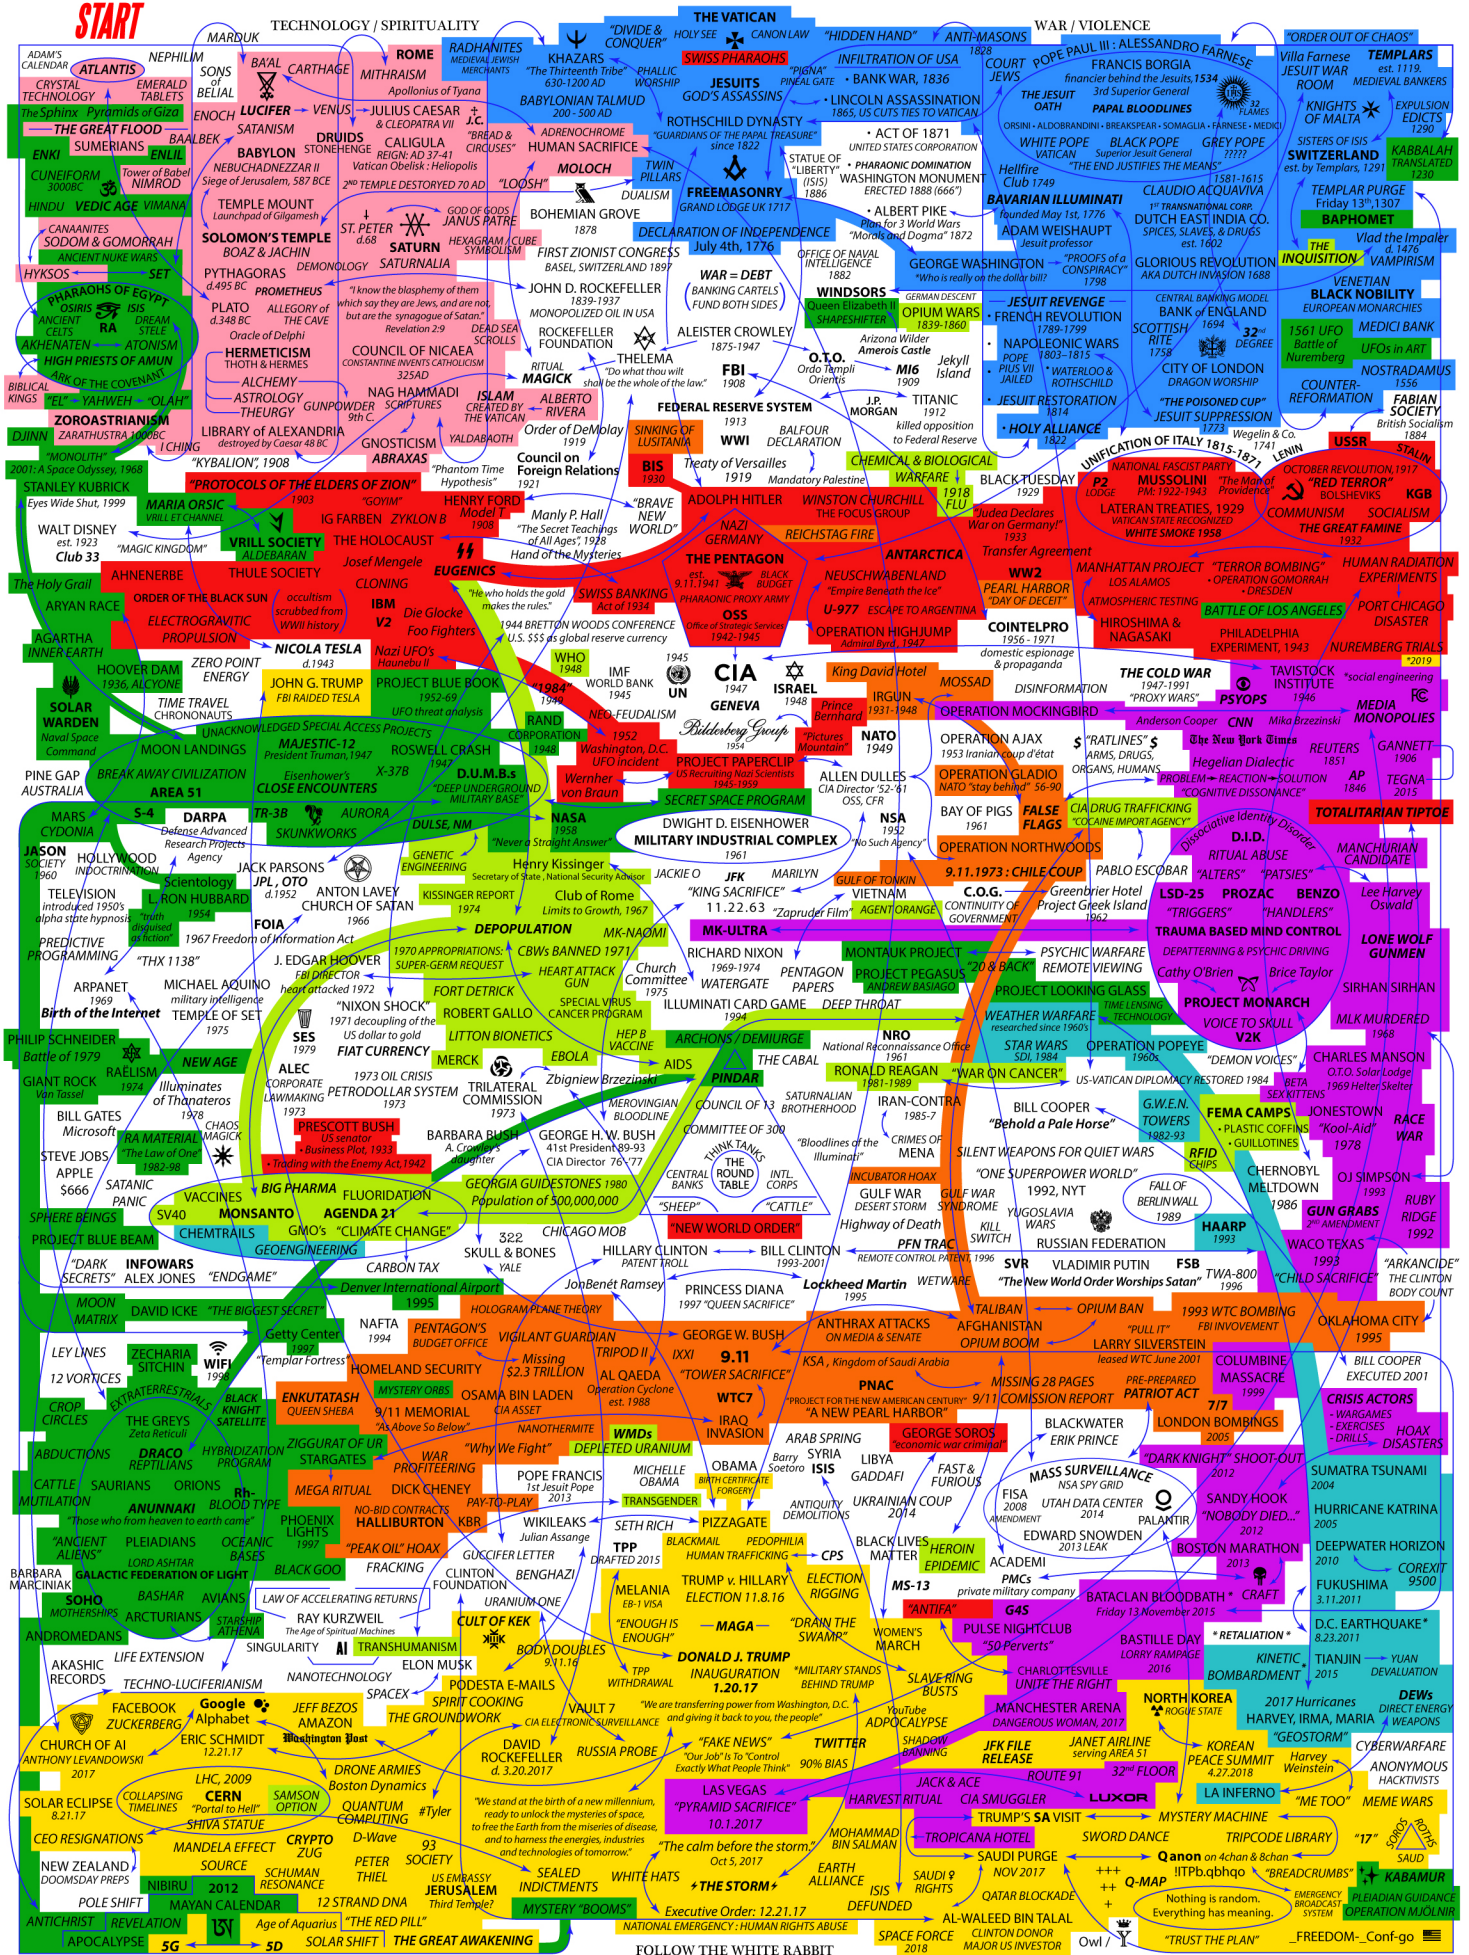

START

ANTQUITY PREMODERN ETS FASCISM MKULTRA DEPOPULATION FALSE FLAGS GEO-WARFARE TRUMP ERA

V.1192019 © 2019 DYLAN LOUIS MONROE

*-The Key to the Q-Web-*

*The Q-web is a chronological timeline of our Hidden History, highlighting declassified government projects & operations, the true global power structure, elitist occultism, and generally things you won't read about in standard history books, yet can be easily referenced in mainstream literature. All information should technically be considered "theory", and you are encouraged to research each point on this web yourself, and come to your own conclusion about it's validity. The Q-web blends generally accepted facts and plausible theories together, and challenges the viewer to use their own discernment.*

*Sections 1 and 2 at the top of the web are devoted to ancient and pre-20th century history. The main timeline down the center ( 3 ) is divided into two categories, "Technology / Spirituality" on the left, and "War / Violence" on the right. Each term on the web is designed as a keyword granting access to further investigative material online. The arrows indicate a unique connection of interest between the two keywords at each endpoint. Many topics relate to the closest adjacent topics without an arrow. Many connections that could be made are not drawn on the map for the purpose of maintaining legibility of the text. The "Key to the Q-web," shown here, is divided into 9 colored sections, which correspond to the topics shown in the legend at the bottom of the diagram.*